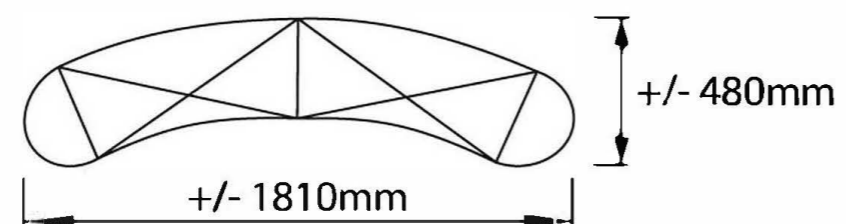

b smart Pop-up 2x3 Curved System

Front View - Stand Size

Panel Size

Top View - Stand Size

Remark:

1. Please avoid putting small text on the cutting lines.
2. Please note the outer half of the side panels will turn to the back after set up and would not be visible when standing in the front
3. Please submit the file in the panel size of  $2692\text{mmW} \times 2235\text{mmH}$