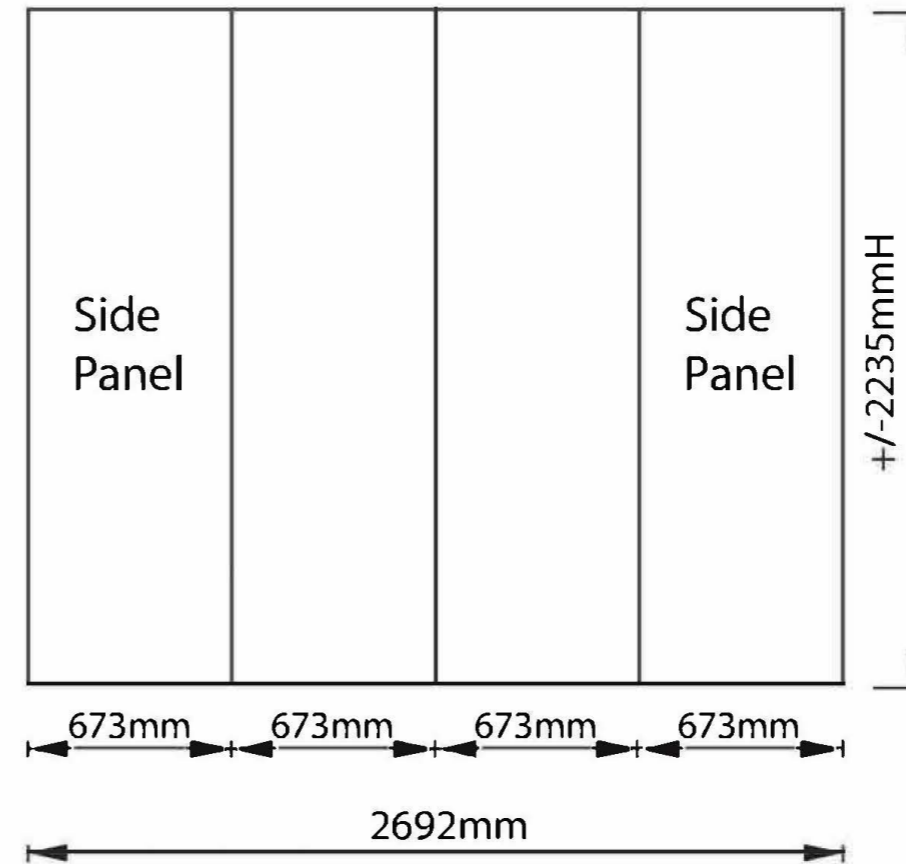

b smart Pop-up 2x3 Curved System

Front View - Stand Size

Panel Size

Top View - Stand Size

Remark:

1. Please avoid putting small text on the cutting lines.
2. Please note the outer half of the side panels will turn to the back after set up and would not be visible when standing in the front
3. Please submit the file in the panel size of  $2692\text{mmW} \times 2235\text{mmH}$