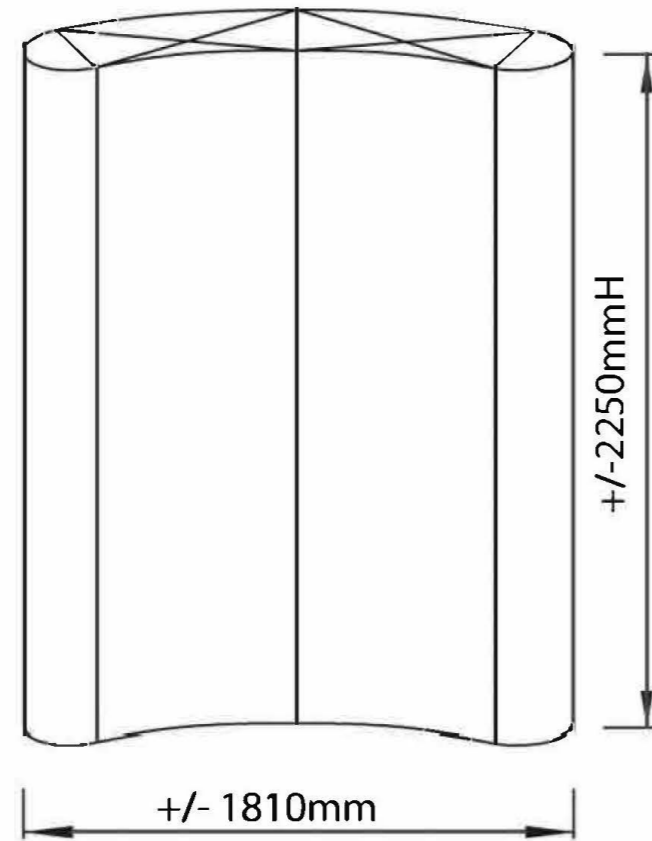

b smart Pop-up 2x3 Curved System

Front View - Stand Size

Panel Size

Top View - Stand Size

Remark:

1. Please avoid putting small text on the cutting lines.
2. Please note the outer half of the side panels will turn to the back after set up and would not be visible when standing in the front
3. Please submit the file in the panel size of  $2692\text{mmW} \times 2235\text{mmH}$